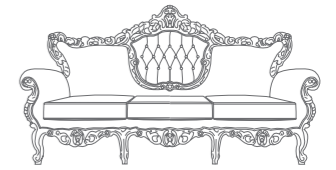

609
Living Room Set

Sofa 609-A
86" W x 35" D x 46" H