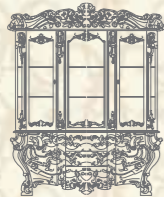

### CONSOLE

Finish, Mahogany - TN

755  
Dining Room Set

Large Table 755AJ  
87"W x 43"D x 32"H

Regular Table 755BJ  
73"W x 42"D x 32"H

Armchair 755C  
26"W x 26"D x 46"H

Chair 755D  
23"W x 25"D x 47"H

China Buffet 755H  
83"W x 29"D x 89"H