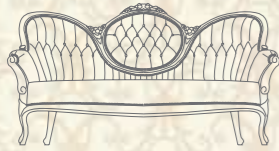

605
Living Room Set

Sofa 605A
70"W x 30"D x 42"H