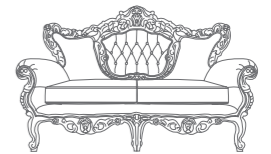

Loveseat 609-C
63" W x 32" D x 44" H