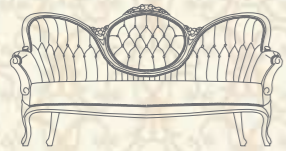

605
Living Room Set

Sofa 605A
70"W x 30"D x 42"H