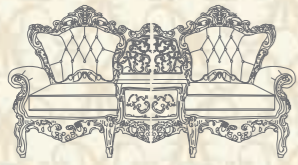

PHOTO SHOWN

LIVING ROOM & TABLES

Finish, Gold Patina - DO  
Fabric, Marashino - MN

LAMPS

Finish, Gold Patina - DO

641

*Living Room Set*

Sofa 641A  
89"W x 37"D x 48"H